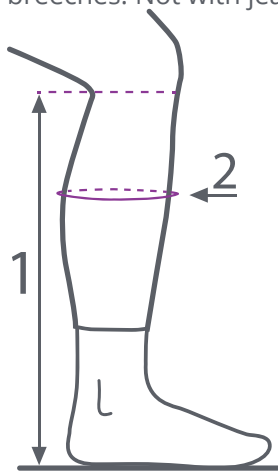

Riding boot Romy junior *QHP*

Size chart riding boot Romy

Size:	30	31	32	33	34	35	36	37	38	39	40
1	29	30	31	32	33	35	37	39	41	44	46
2	23	24	25	26	27	28	29,5	30,5	32	32,5	34

Size chart riding boot Romy Wide

Size:	35	36	37	38	39	40
1	35	37	39	41	44	46
2	29,5	31	32,5	34	34	36

Size chart riding boot Romy Tall

Size:	35	36	37	38	39	40
1	39	41	44	46	47	48
2	28	29,5	30,5	32	32,5	34

Size chart in cm

Measuring guide

Find 1 by measuring your leg from the ground to hollow on the back of your knee.

Find 2 by measuring the circumference of your calf at the widest point.

Preferably measure while wearing riding breeches. Not with jeans or the bare leg.

Conversion chart

EU	UK	US	CM
35	2,5	3,5	22
36	3,5	4,5	22,5
37	4,5	5,5	23,4
38	5,5	6,5	23,8
39	6	7	24,6
40	6,5	7,5	25,1